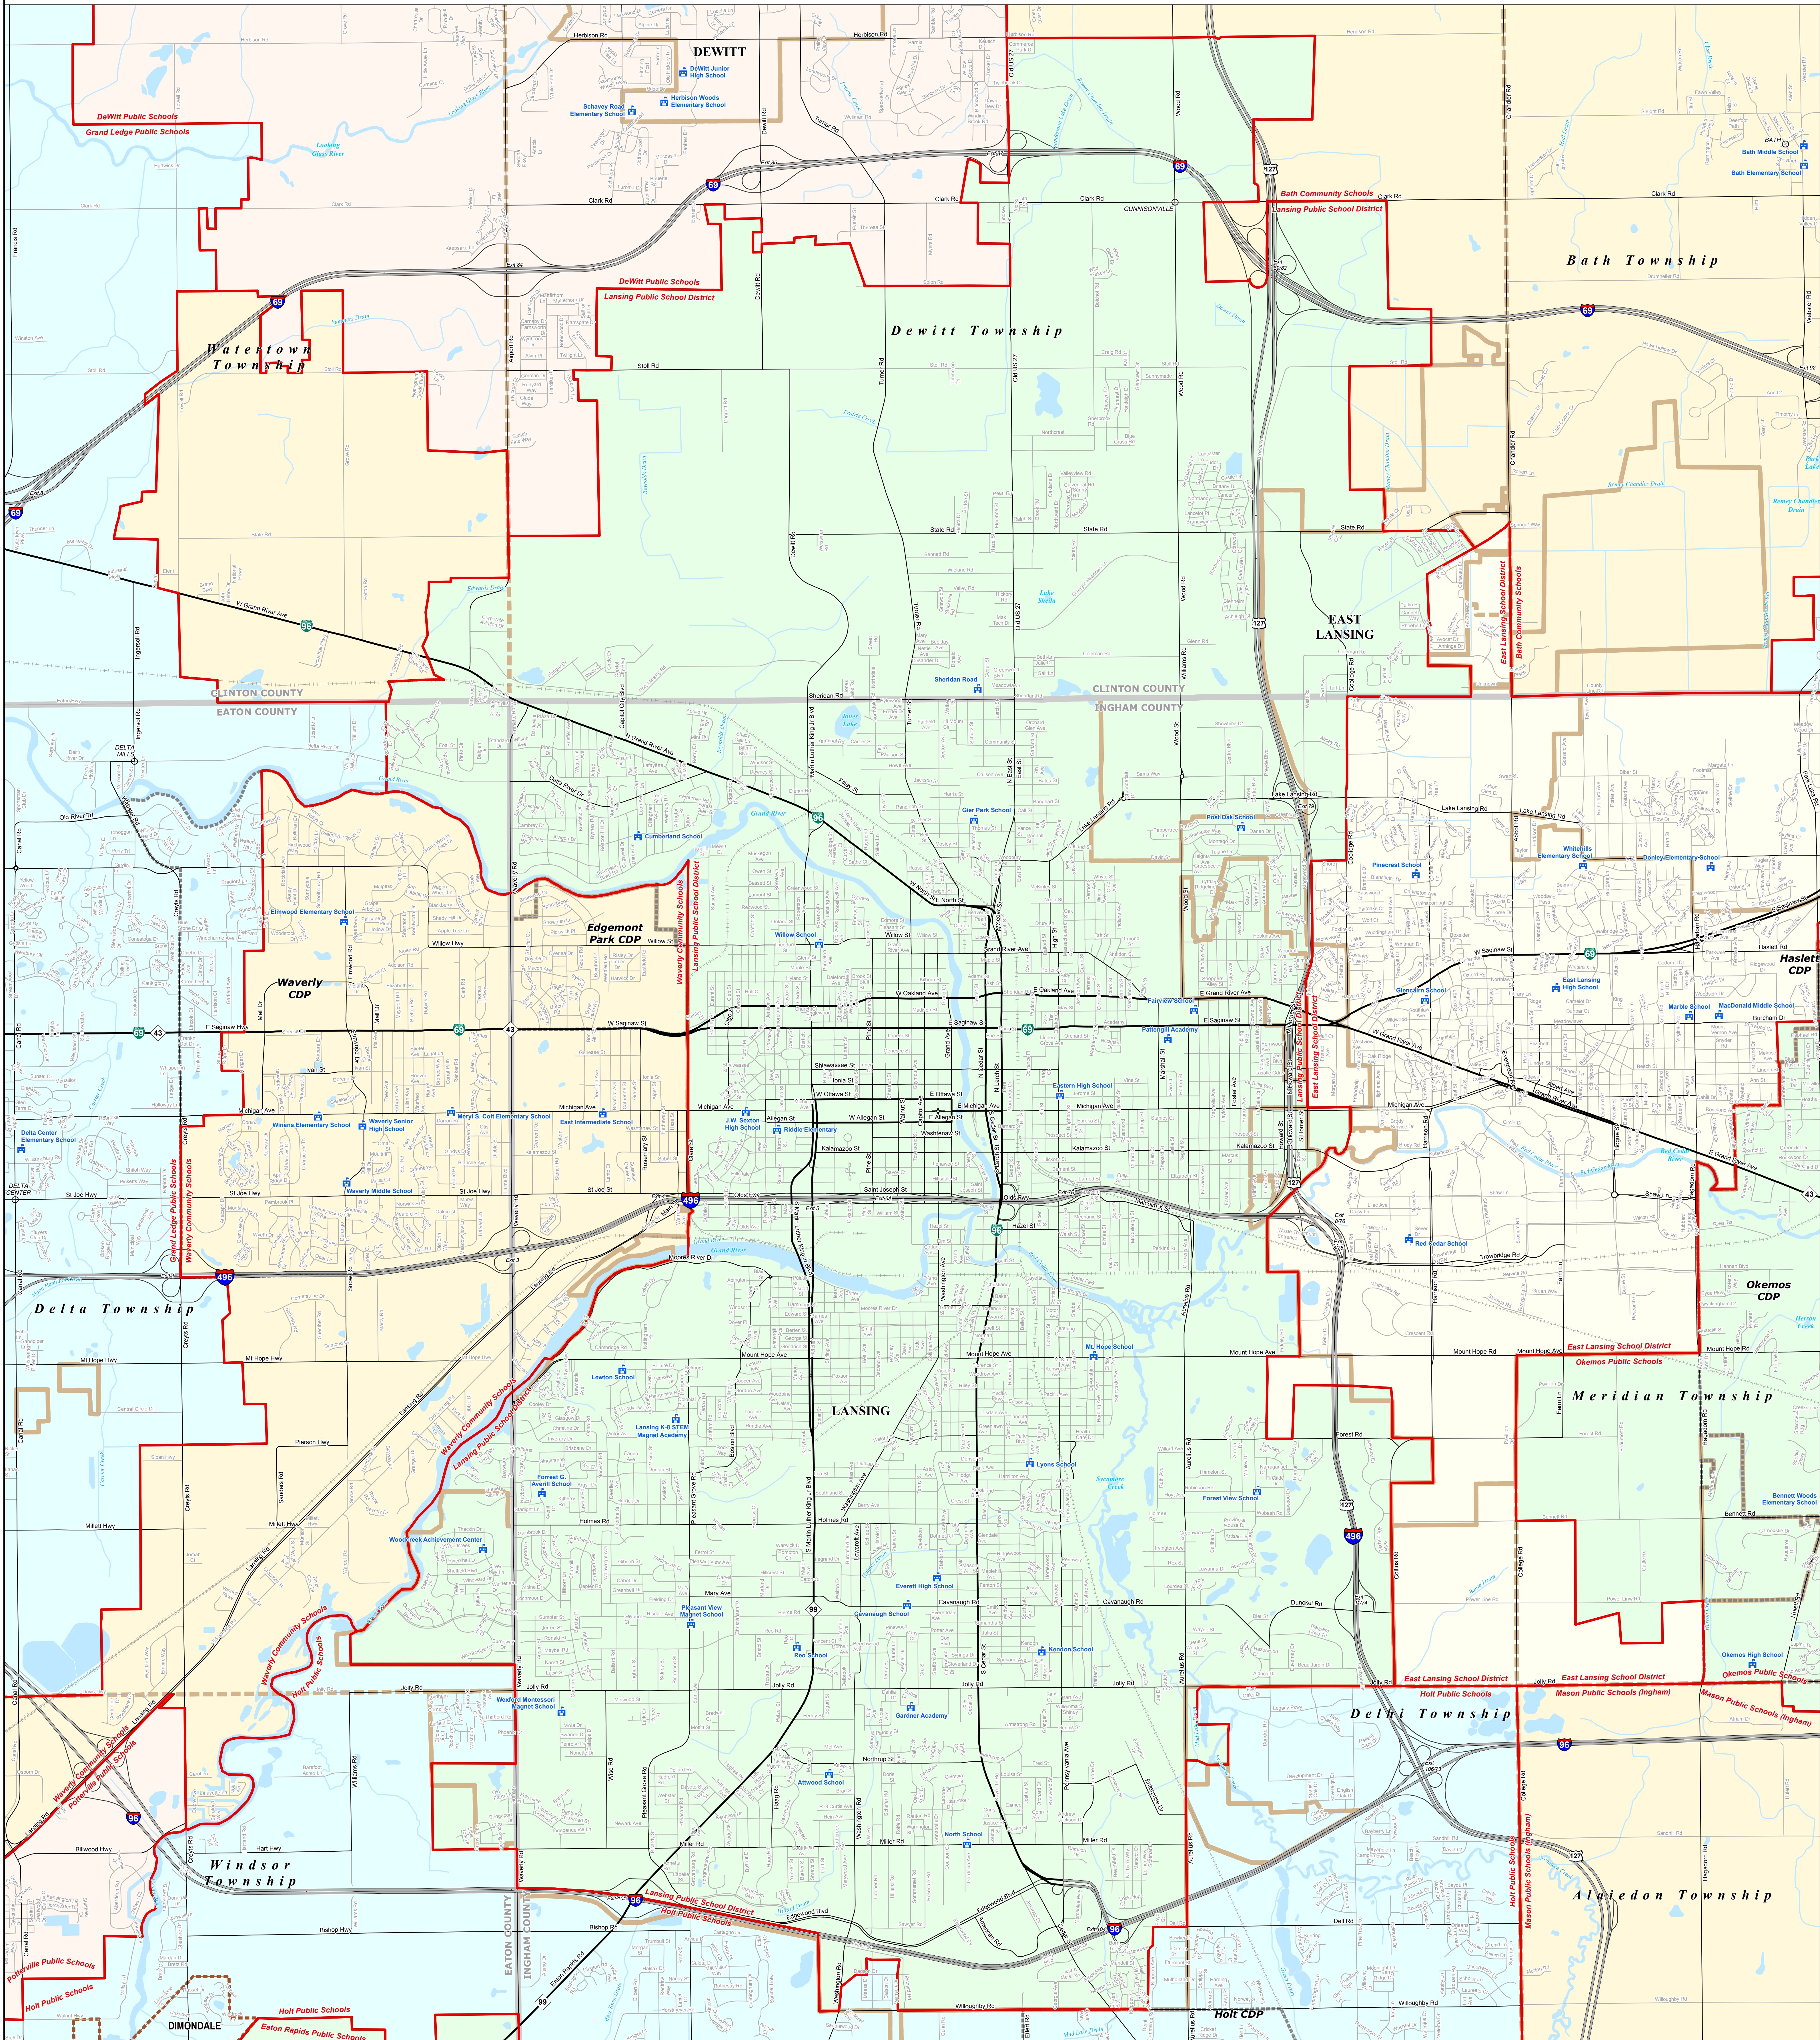

LANSING PUBLIC SCHOOL DISTRICT

Ingham ISD

0 0.25 0.5 1 Miles

*Note: Non K-12 School Districts identified with Asterisk (*) in Name

11/14/13

Legend	
	School District
	County
	City
	Township
	Village
	Census Designated Place
	Unincorporated Place
	School
	Water Feature
	Railroad
	River, Stream, or Drain
	Freeway
	Highway
	Primary Road
	Local Road

Source: Michigan Geographic Framework, v13a